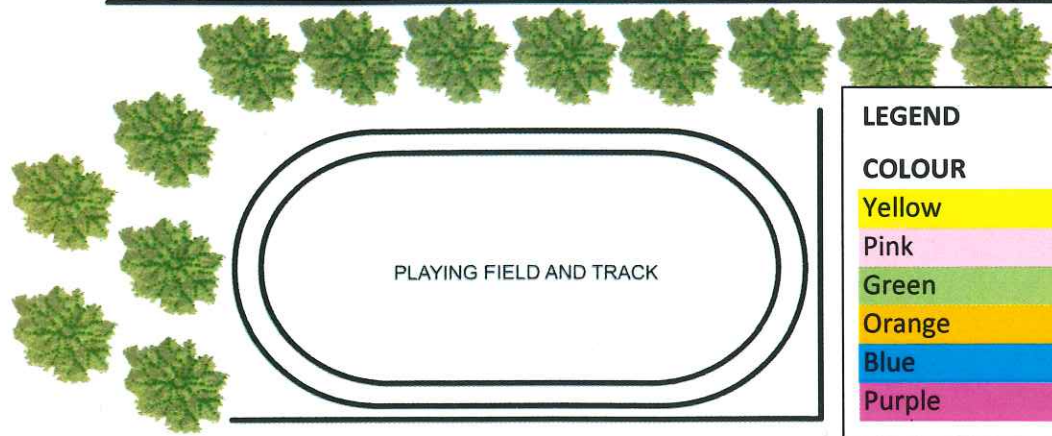

HANDSWORTH ROAD

LEGEND	
COLOUR	ZONE
Yellow	First Floor - North
Pink	First Floor - Science Wing
Green	First Floor - Change Rooms
Orange	Second Floor - North
Blue	Second Floor - East
Purple	Second Floor - Walkway